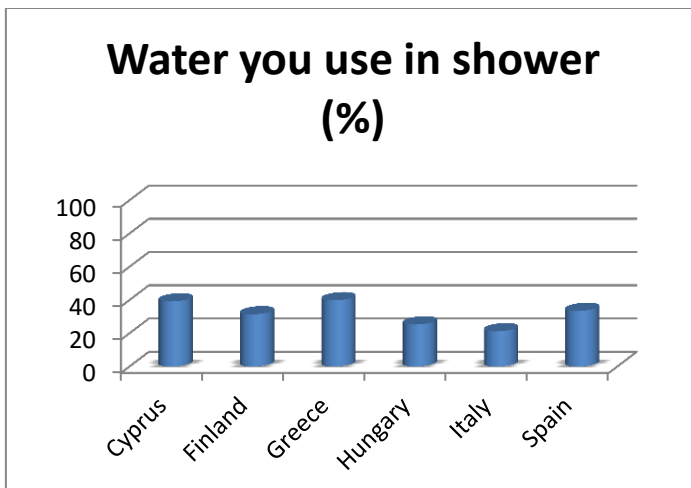

Water you use in shower (%)