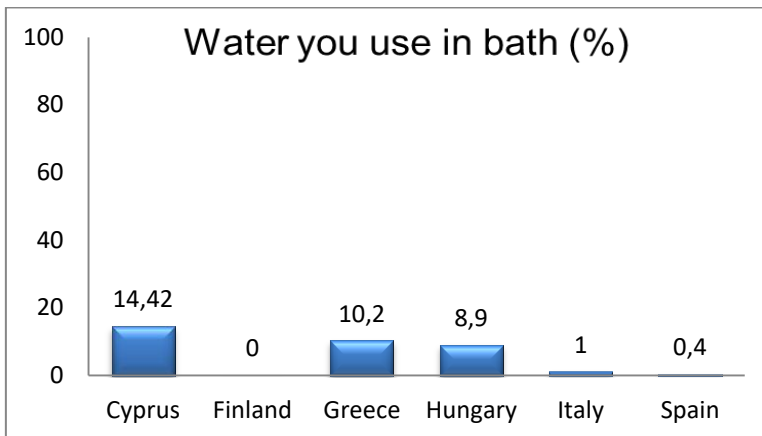

**Erasmus+**

**Drops of life**

**Water Consumption**

**Consumption of litres of water per person per day**

### Water you use in toilet (%)

### Water you use in bath (%)