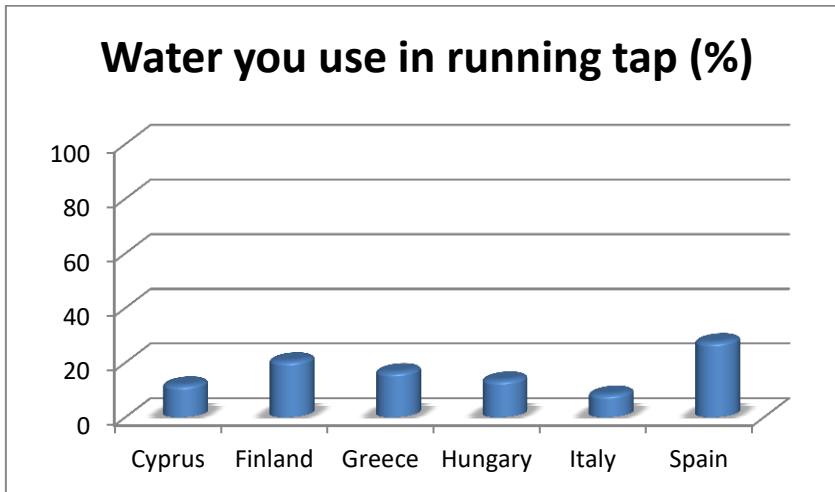

Water you use in running tap (%)