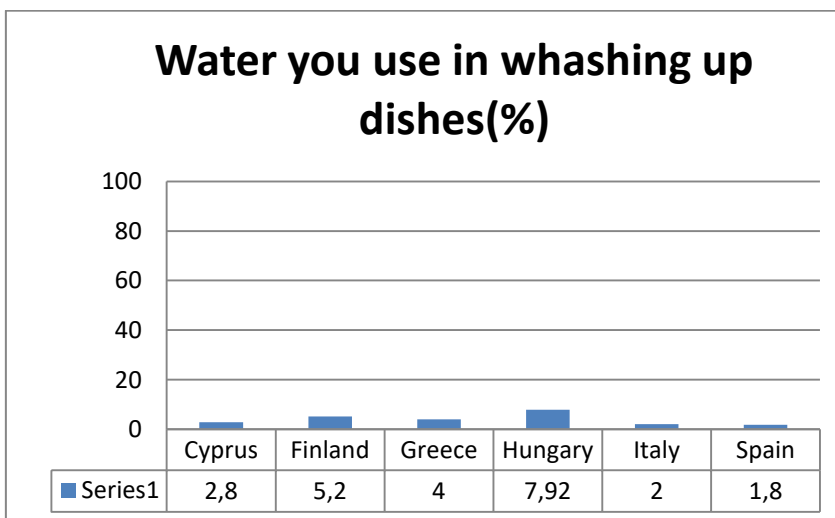

Water you use in washing up dishes (%)