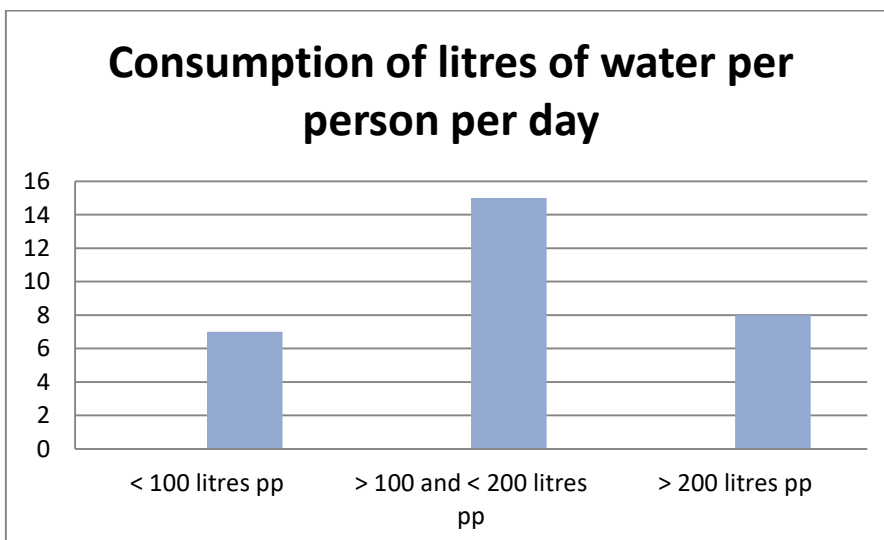

**Erasmus+**

**Drops of life**

**Water Consumption**

**Consumption of litres of water per person per day**

### Water you use in toilet (%)