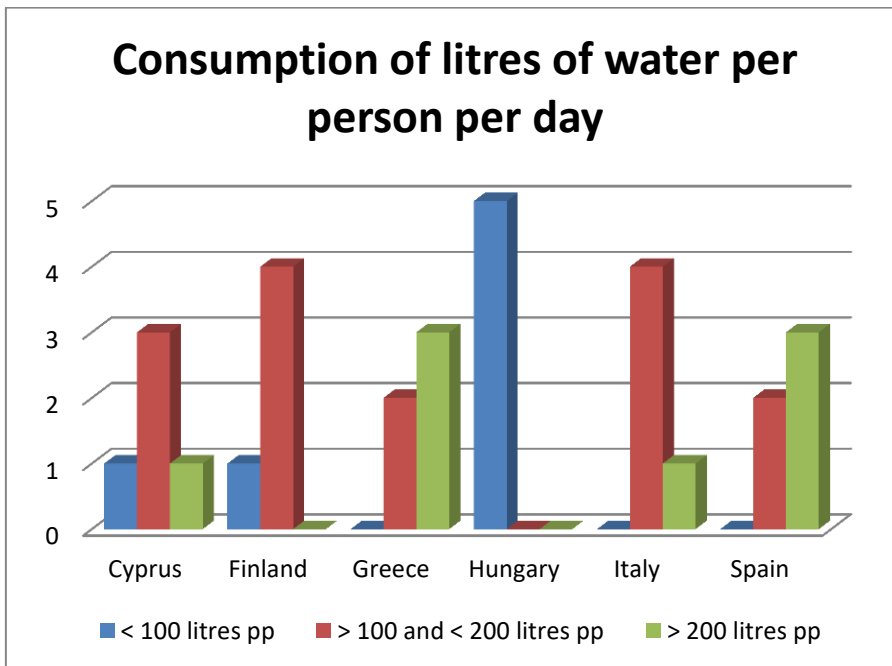

**Erasmus+**

**Drops of life**

**Water Consumption**

**Consumption of litres of water per person per day**